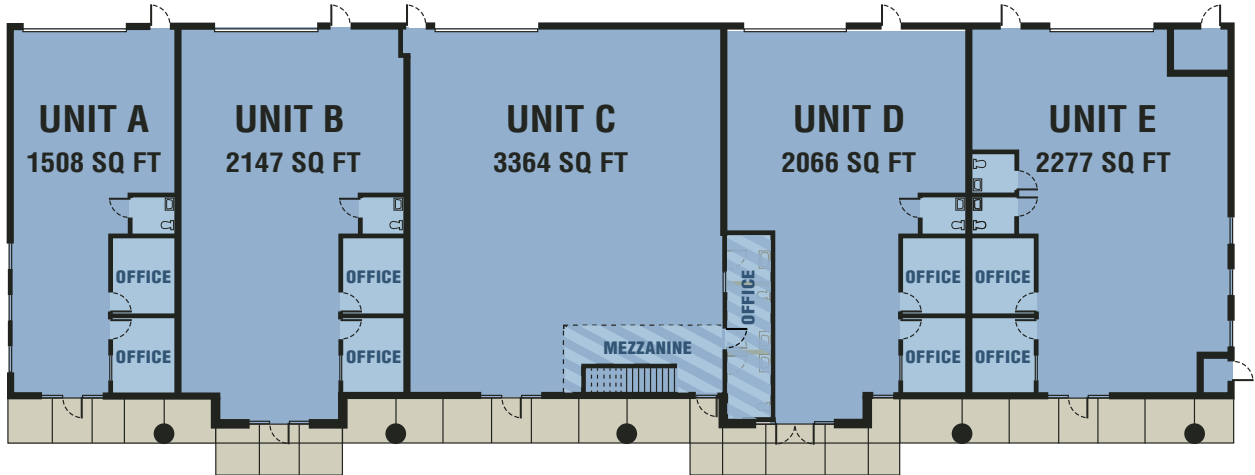

MESQUITE BUILDING – FLOOR PLAN

KEY TO SPACE AVAILABILITY:

	AVAILABLE
	PENDING
	LEASED

SCALE UNITS = FEET:

For leasing info:

520-568-3246

leasing@leaseakchin.com

www.leaseakchin.com