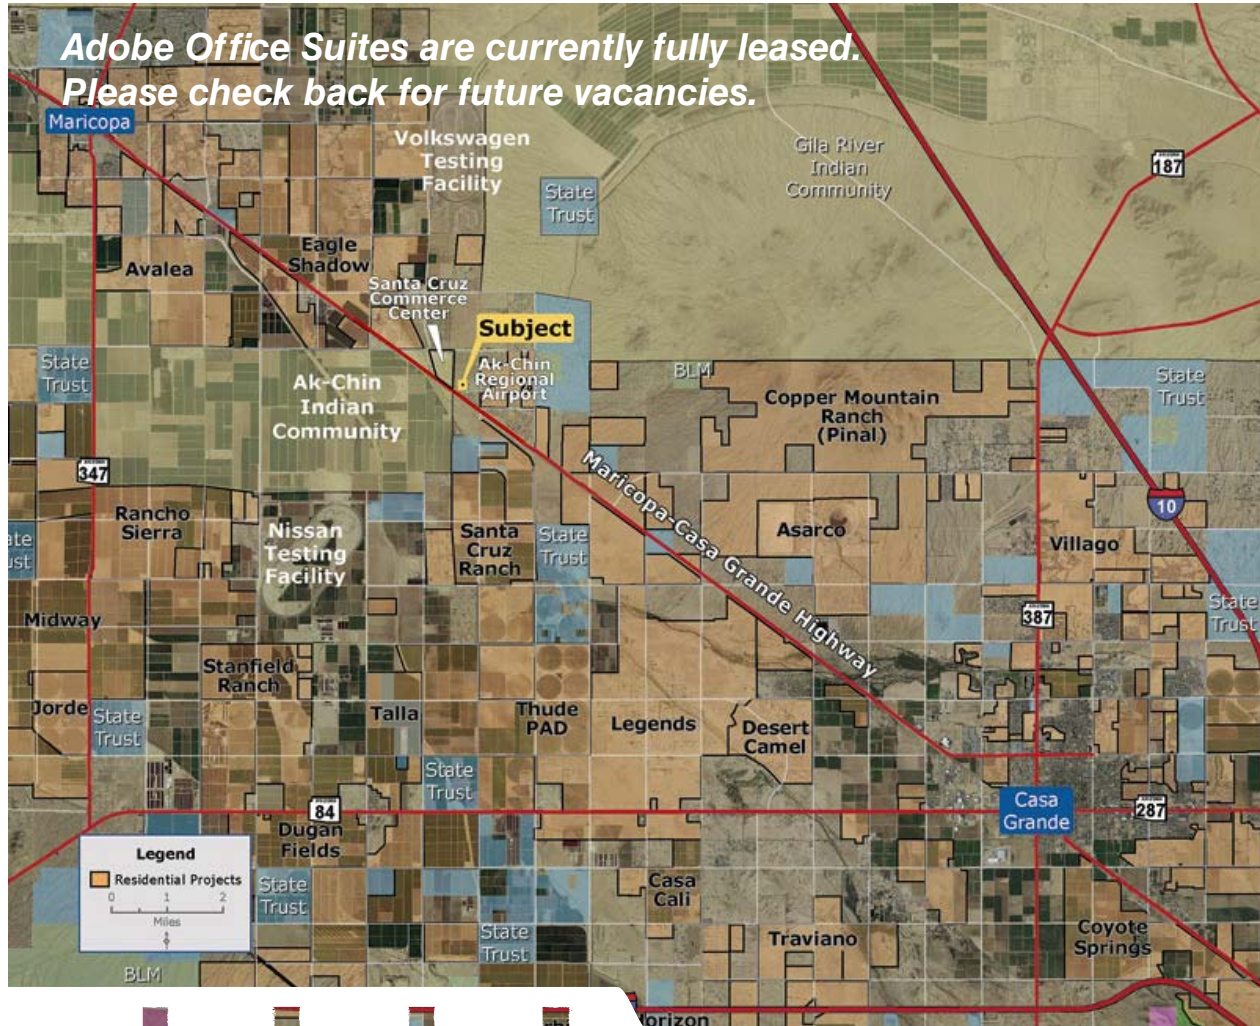

OFFICE SUITES

LOCALITY MAP

Contact:
Phil Entz 520-568-3246

Comments:

- Located on the southern edge of the greater Phoenix area, between the cities of Maricopa and Casa Grande, in Pinal County, Arizona
- Close proximity to Interstates 8 & 10, Highways 347, 84 & Maricopa-Casa Grande Highway
- Close to rapidly developing residential communities
- Near the Ak-Chin Regional Airport – 4,751 foot runway
- Existing neighbors include Hickman’s Family Farms, M & S Equipment, Mobile Mini, Nissan Testing Facility, Volkswagen Testing Facility, and coming soon, Quail Run Building Materials