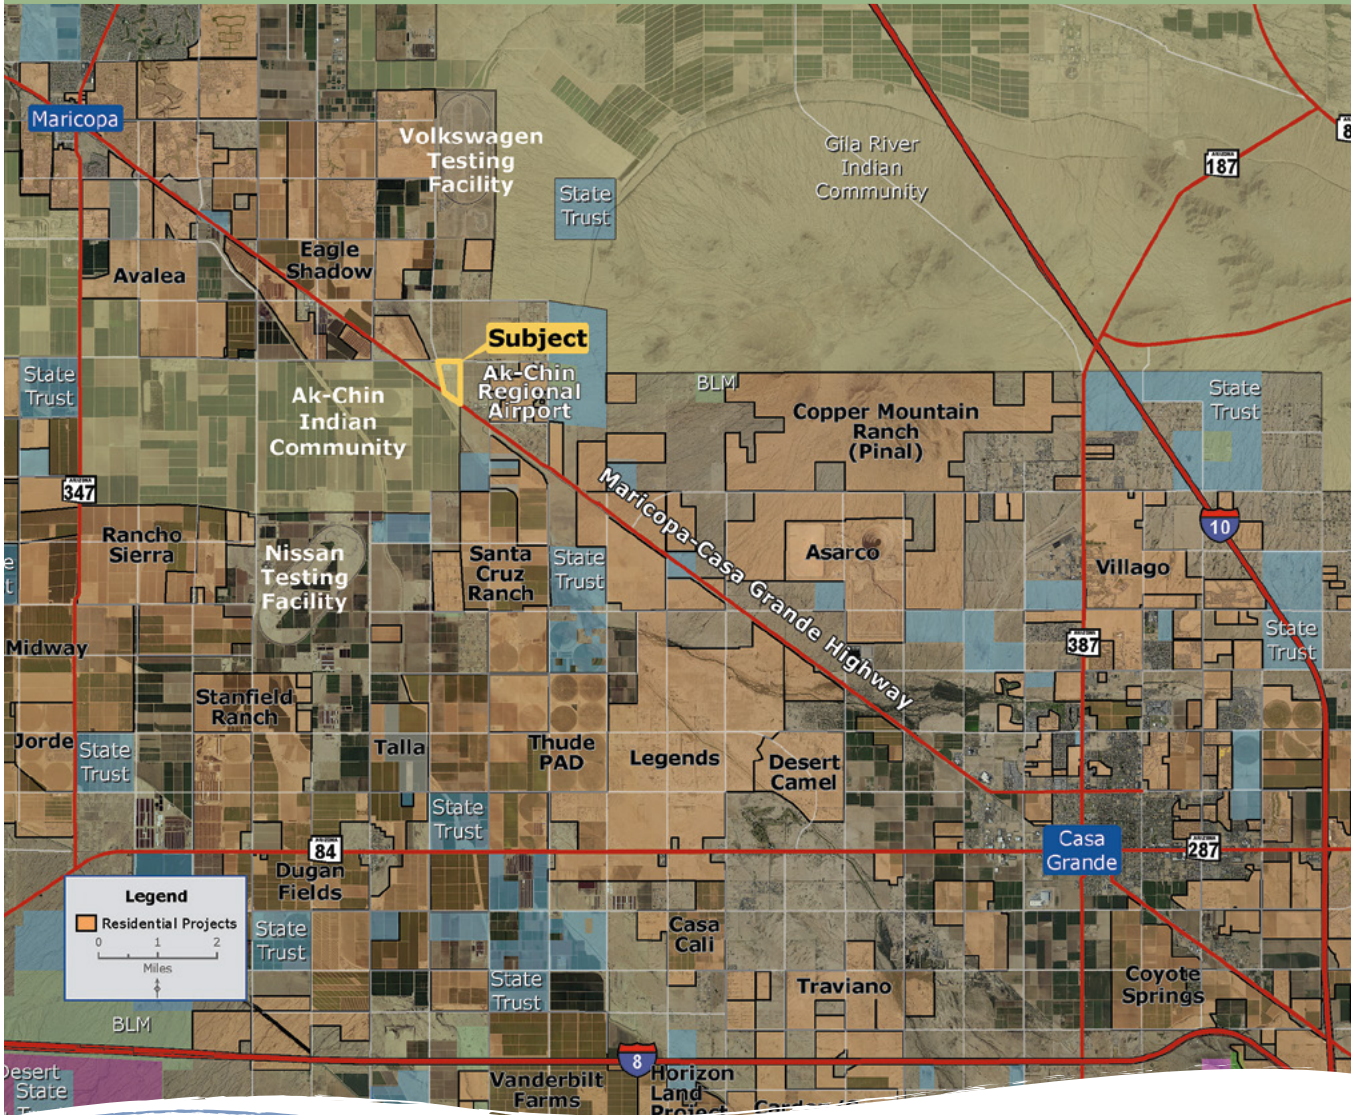

## LOCALITY MAP

### Comments:

- Located on the southern edge of the greater Phoenix area, between the cities of Maricopa and Casa Grande, in Pinal County, Arizona
- Close proximity to Interstates 8 & 10, Highways 347, 84 and Maricopa-Casa Grande Highway
- Close to rapidly developing residential communities
- Near the Ak-Chin Regional Airport – 4,751 foot runway
- Existing neighbors include Hickman's Family Farms, M & S Equipment, Mobile Mini, Nissan Testing Facility, Volkswagen Testing Facility, and coming soon, Ibarra Family Farms, and Quail Run Building Materials