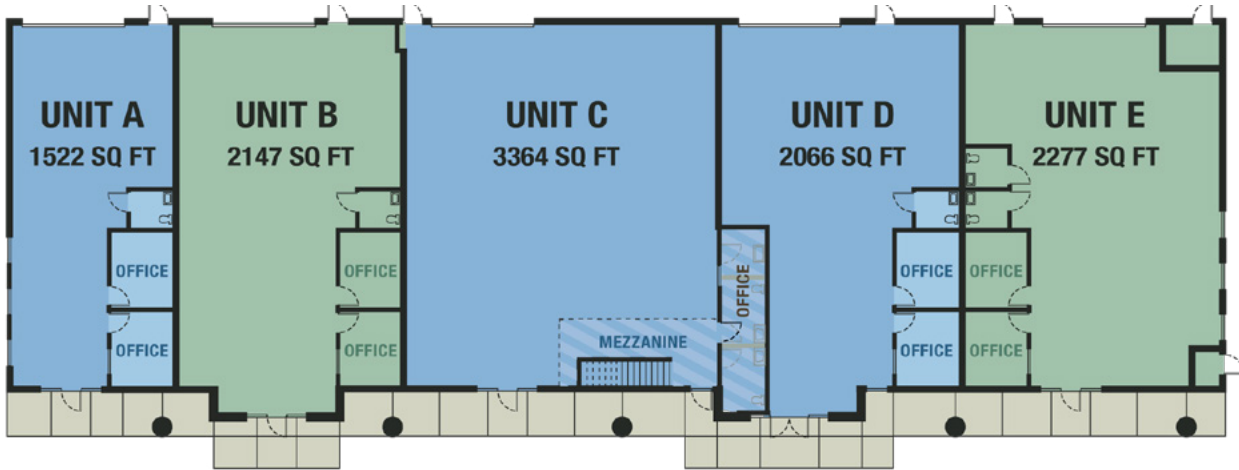

MESQUITE BUILDING – FLOOR PLAN

* PENDING: Backup offers being accepted.

KEY TO SPACE AVAILABILITY:

	AVAILABLE
	PENDING *
	LEASED

For leasing info:

520-568-3246

leasing@leaseakchin.com

www.leaseakchin.com