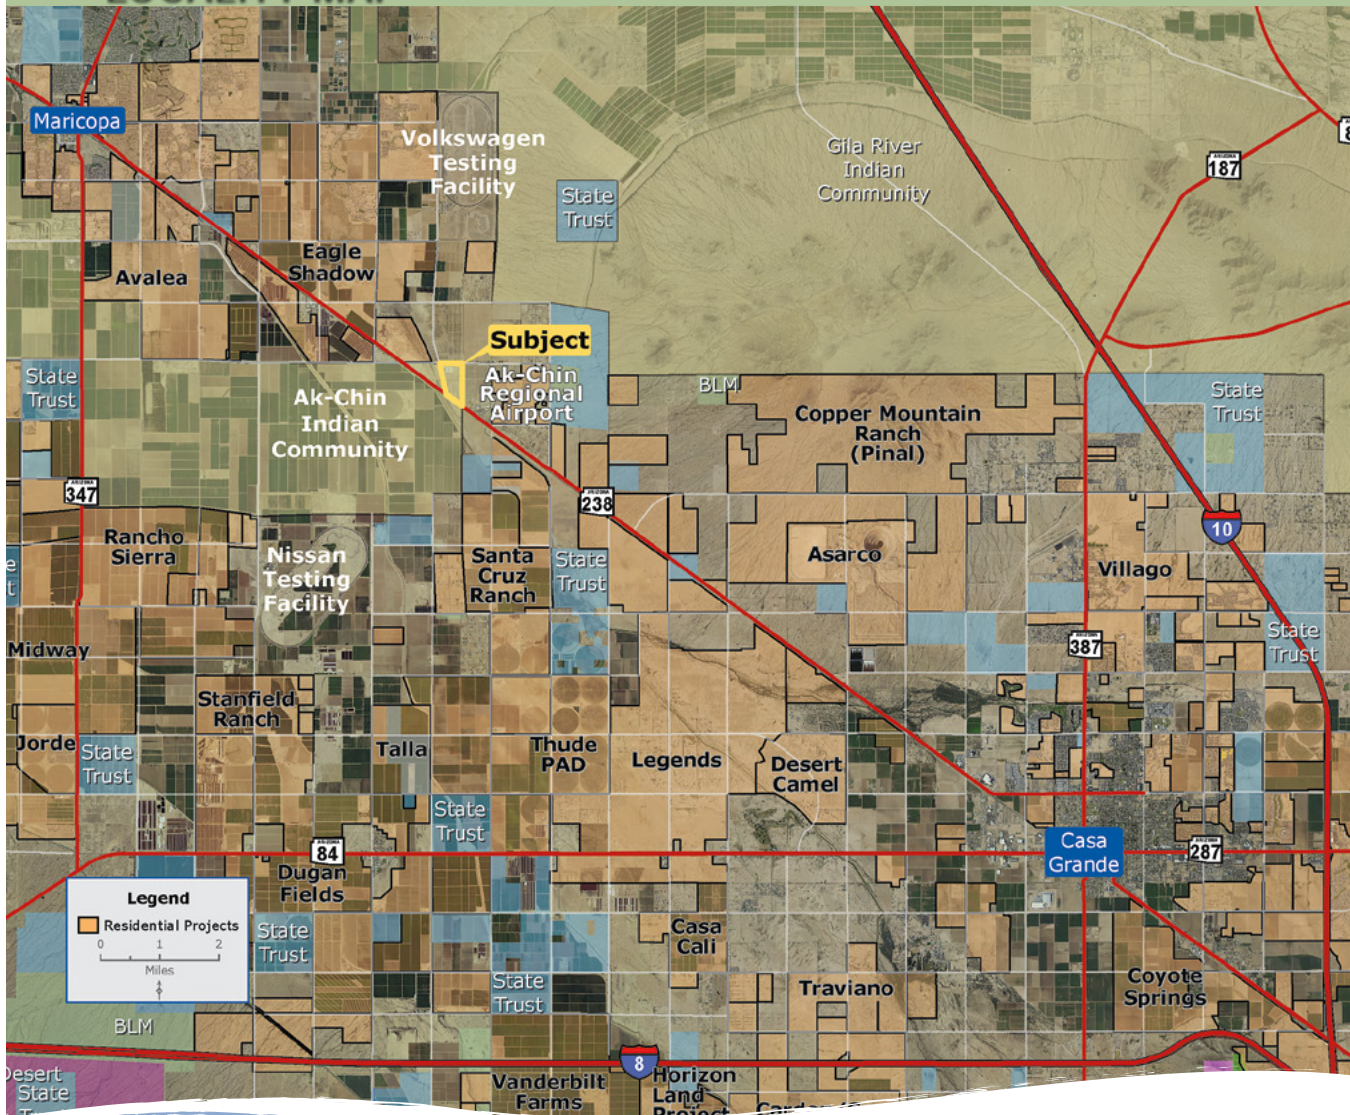

LOCALITY MAP

Comments:

- Located on the southern edge of the greater Phoenix area, between the cities of Maricopa and Casa Grande, in Pinal County, Arizona
- Close proximity to Interstates 8 & 10, Highways 347, 238 & 84
- Close to rapidly developing residential communities
- Near the Ak-Chin Regional Airport – 4,751 foot runway
- Existing neighbors include Hickman's Family Farms, M & S Equipment, Mobile Mini, Nissan Testing Facility, Volkswagen Testing Facility, and coming soon, Quail Run Building Materials