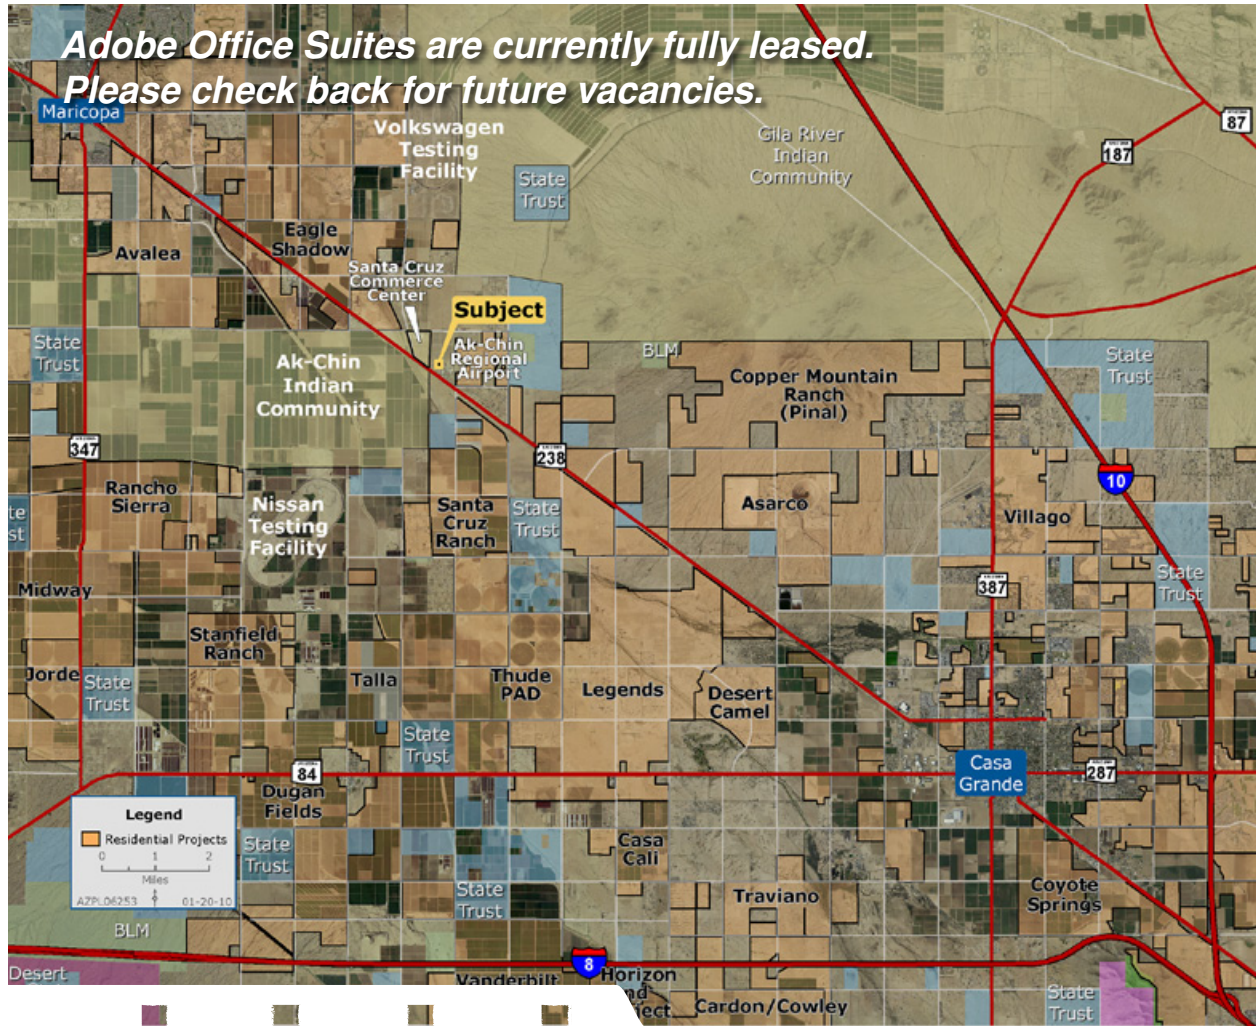

OFFICE SUITES

LOCALITY MAP

Contact:

Phil Entz 520-568-3246

www.leaseakchin.com

**Adobe Office Suites are currently fully leased.
Please check back for future vacancies.**

Comments:

- Located on the southern edge of the greater Phoenix area, between the cities of Maricopa and Casa Grande, in Pinal County, Arizona
- Close proximity to Interstates 8 & 10, Highways 347, 238 & 84
- Close to rapidly developing residential communities
- Near the Ak-Chin Regional Airport – 4,751 foot runway
- Existing neighbors include Hickman’s Family Farms, M & S Equipment, Mobile Mini, Nissan Testing Facility, Volkswagen Testing Facility, and coming soon, Quail Run Building Materials