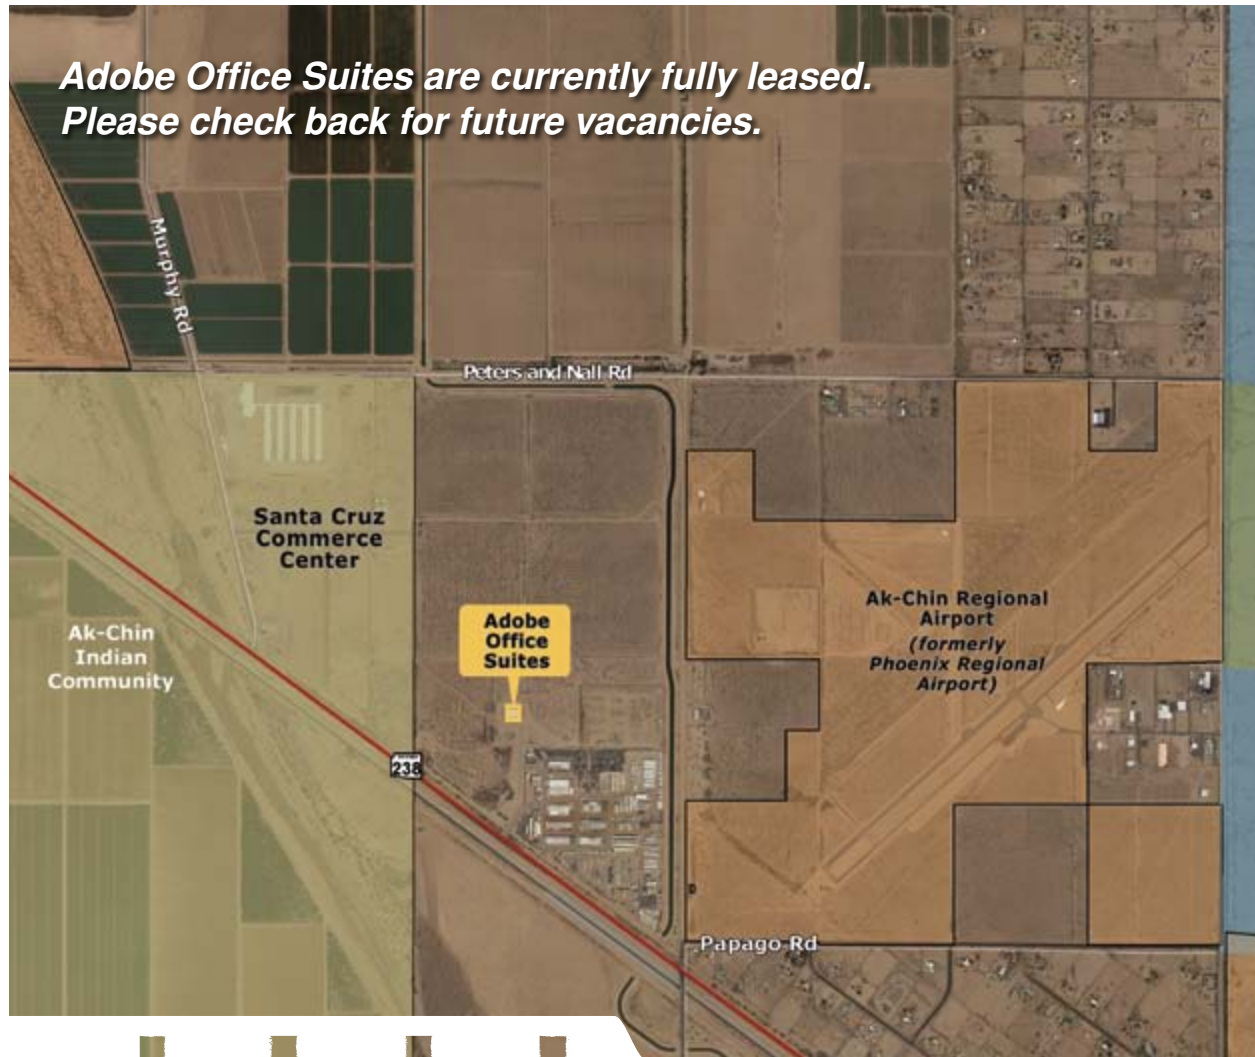

## AREA MAP

**Contact:**  
Phil Entz 520-568-3246  
[www.leaseakchin.com](http://www.leaseakchin.com)

### Comments:

- Located between the cities of Maricopa and Casa Grande
- Close proximity to Interstates 8 & 10, Highways 347, 238 & 84
- Close to rapidly developing residential communities
- Near the Ak-Chin Regional Airport (formerly Phoenix Regional Airport) – 4,751 foot runway
- Existing neighbors include Hickman's Family Farms, M & S Equipment, Mobile Mini, Nissan Testing Facility and Volkswagen Testing Facility