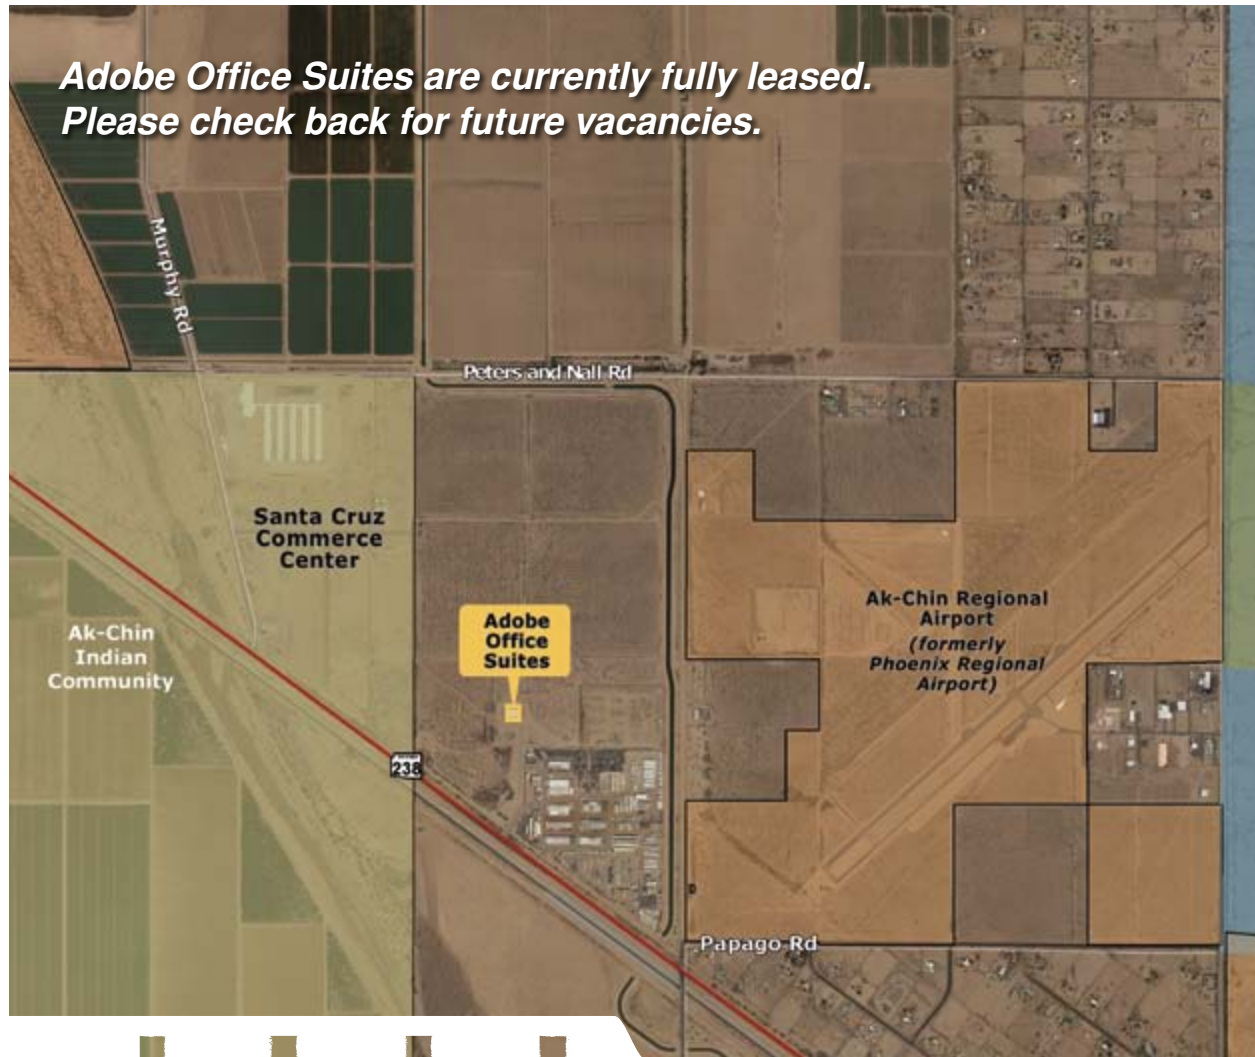

AREA MAP

Contact:
Phil Entz 520-568-3246
www.leaseakchin.com

*Adobe Office Suites are currently fully leased.
Please check back for future vacancies.*

Comments:

- Located between the cities of Maricopa and Casa Grande
- Close proximity to Interstates 8 & 10, Highways 347, 238 & 84
- Close to rapidly developing residential communities
- Near the Ak-Chin Regional Airport (formerly Phoenix Regional Airport) – 4,751 foot runway
- Existing neighbors include Hickman's Family Farms, M & S Equipment, Mobile Mini, Nissan Testing Facility and Volkswagen Testing Facility